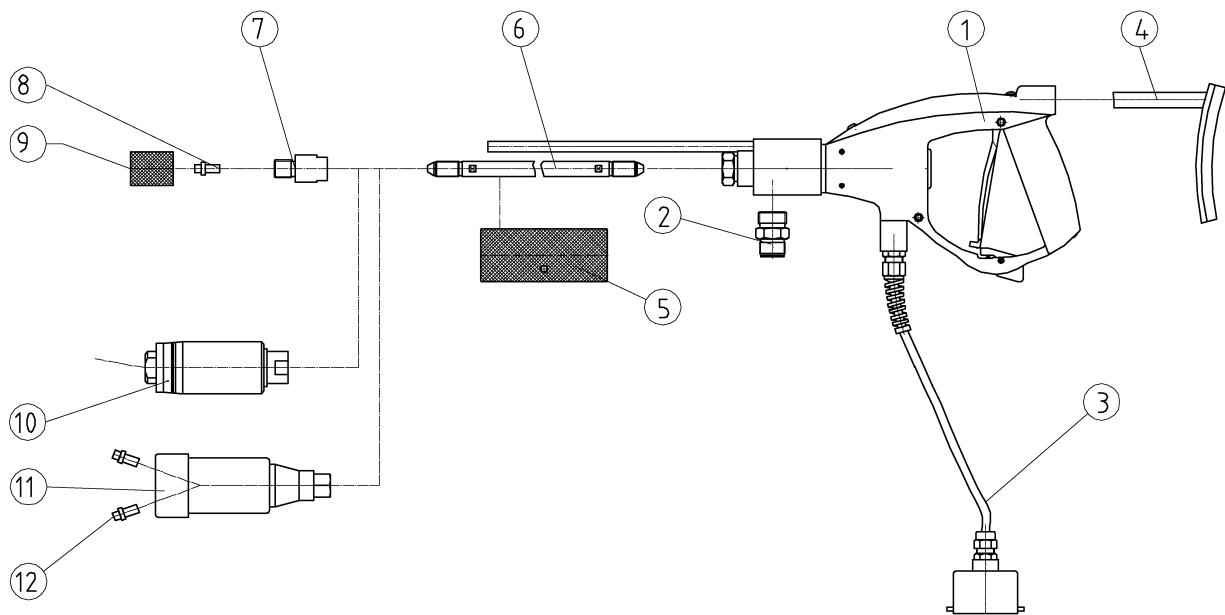

## Accessories and Spare Parts

Z 9-2e

### Dump Gun 1500

01.09.2016

Item	Description	Part No.
1	Gun handle	see page Z9-1e
2.	Hose connection adapter M 22x1.5 DKO Hose connection adapter M 24x1.5 DKO	7013332 7009213
3	Initiator with 2m cable for remote control	7017928
4	Shoulder support	7009215
5	Handle	7011949
6	Gun tube 750 mm 500 mm 1000 mm	7006963 7006964 7006382
7	Adapter for nozzle insert	7009549
8	Insert nozzle	see page Z41-1 e + Z41-2 e
9	Cap nut for insert nozzle	1051600
10	Orbital nozzle KOD	see page Z40-1/2/3/4 e
11	Rotating nozzle PRD 3500 Nozzle heads DK1 – DK4 for PRD 3500 Nozzle Ø selection table for DK1 – DK4	see page Z 20-1 e see page Z 20-2 e see page Z 20-3 e – Z 20-6 e
12	Straight jet insert nozzle Form A + B	see page Z41-1 e