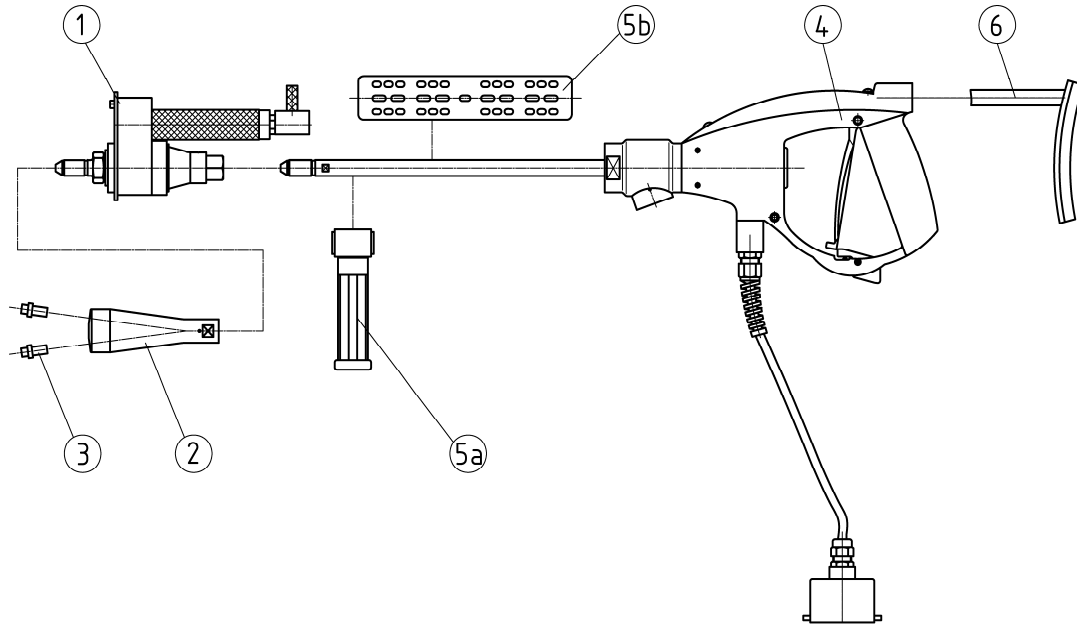

Accessories and Spare Parts

Z 30-2 e

PRD 3000 Air

01.04.2008

Item	Description	Part-No.
	PRD 2500 air Fittings: M 14 x 1.5 LH female (for gun tube) M 14 x 1.5 LH male (for nozzle head)	7006445
1	Bracket	7006453
2	Various nozzle heads	see page Z35-1e
3	Screwed nozzles	see page Z55-1e
4	High pressure spray gun KSP 3000 Fitting on gun: M 14 x 1.5 left-hand, male	see page Z5-1e
5a	Additional handle	7001071
5b	Half shell handle	7009921
6	Shoulder support	7009215